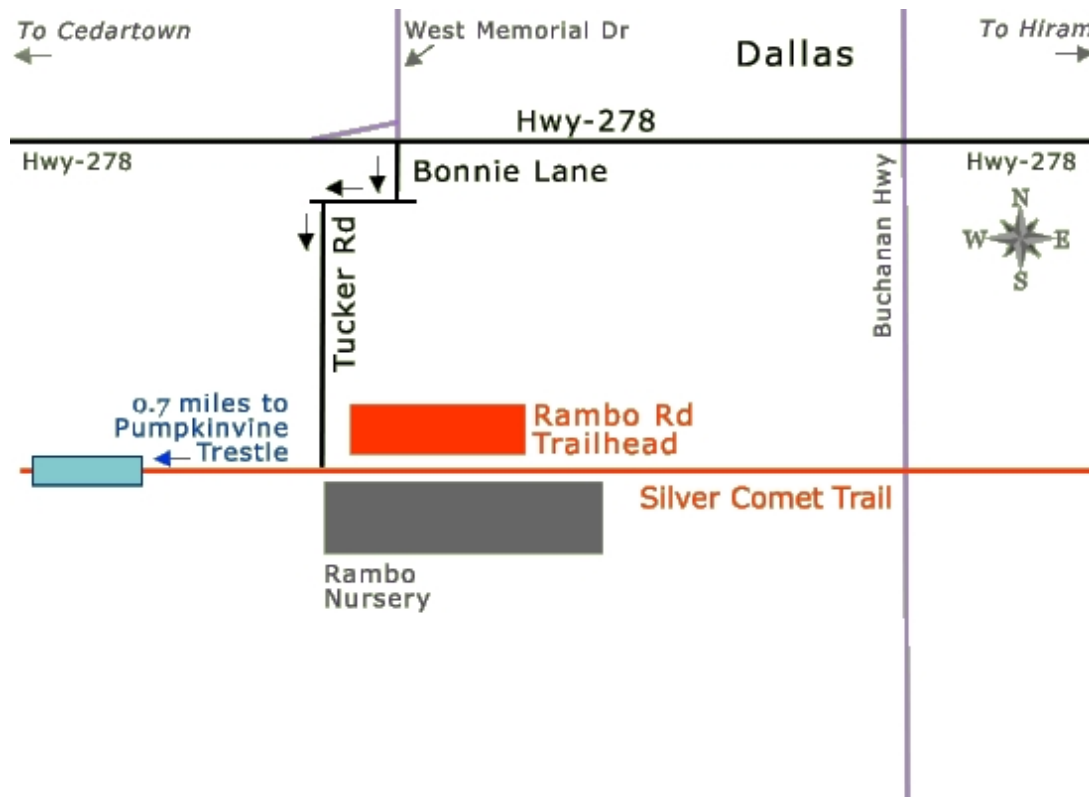

Cycling Merit Badge Ride #4

October 17, 2008

Be ready to ride at the Rambo Trailhead 2:00 PM. If you need your bike inspected or minor adjustments made, I will be there at 1:45 PM. We will leave on the ride promptly at 2:00 PM. Remember, "early is on time, on time is late".

We will return to the Rambo Trail Head no later than 4:30 PM. Please note this is a schedule change based on how well we rode last Sunday.

We will gather near the bench and rock.

All bicycles must meet BSA Safety standards.